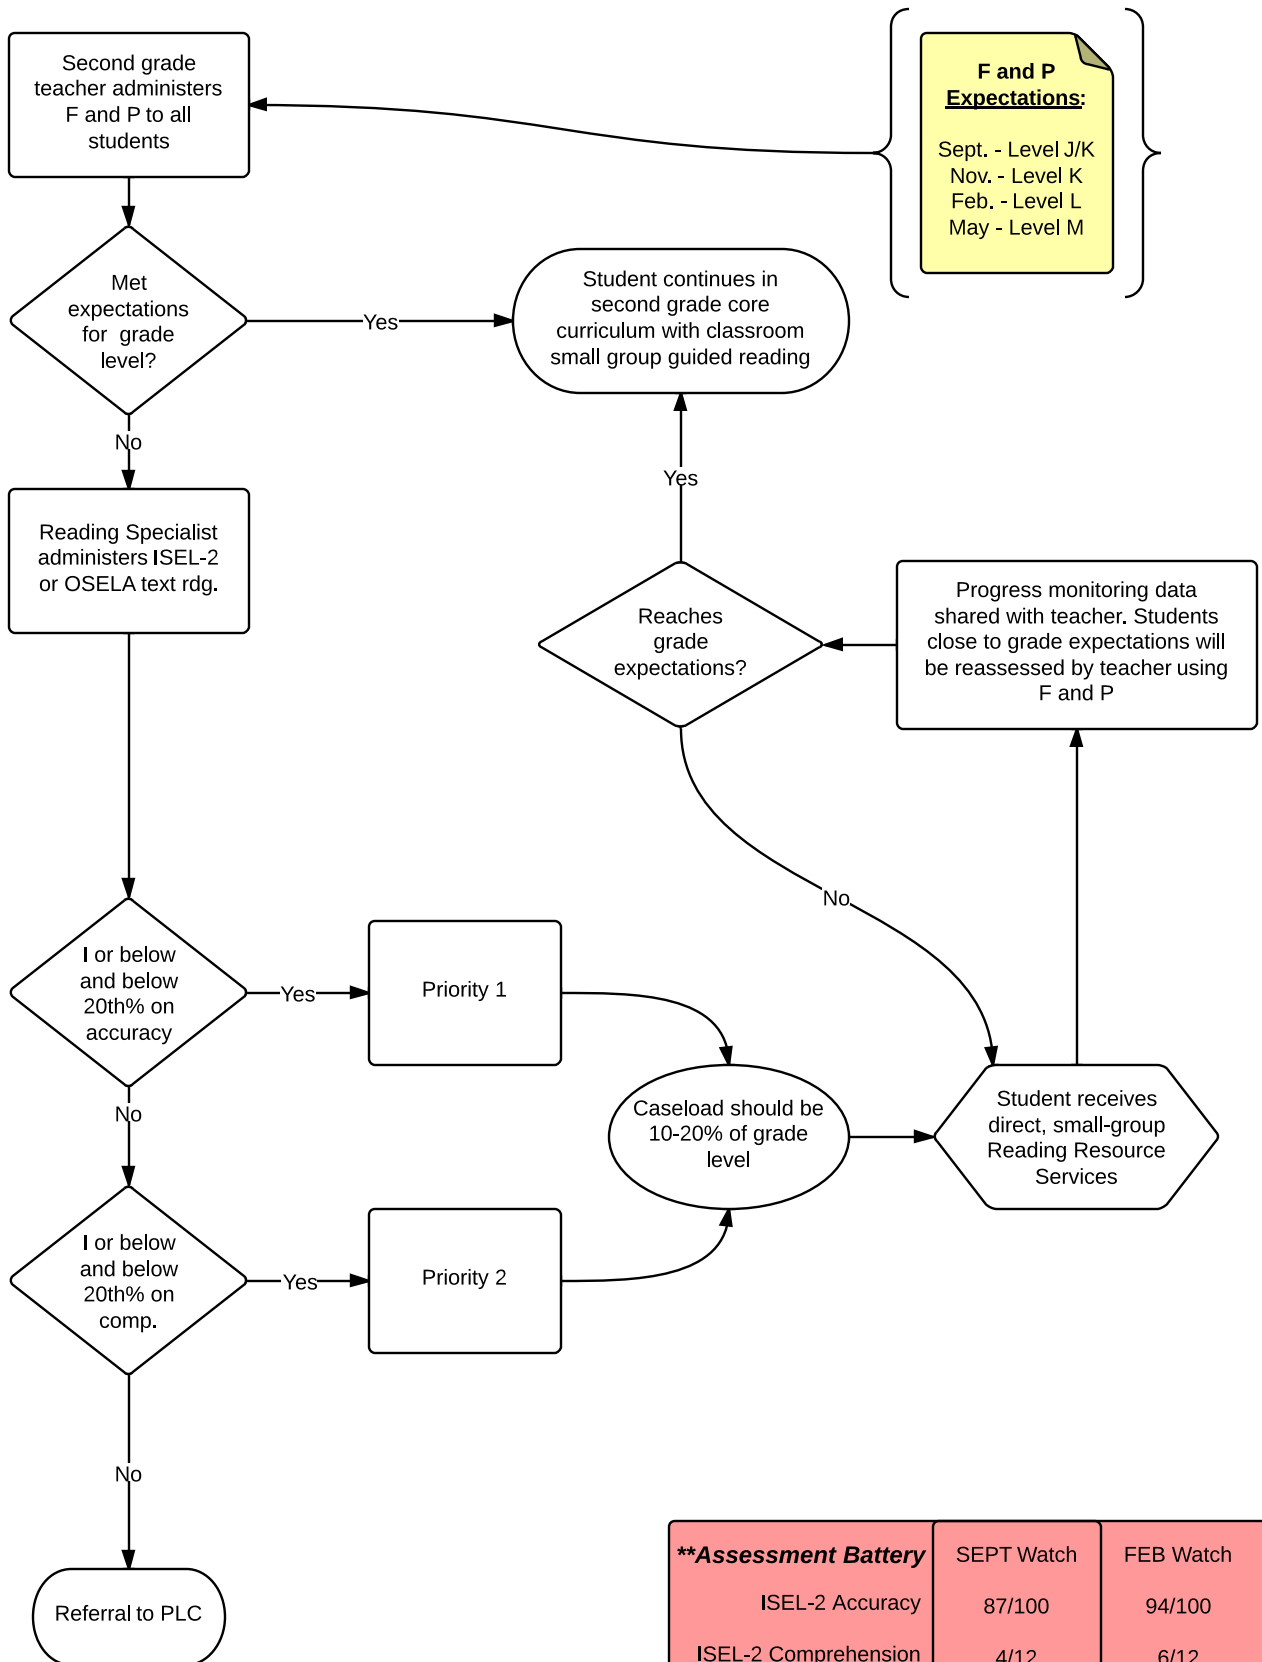

Second Grade Reading Resource Service Determination

2014-15 School Year

**Assessment Battery	SEPT Watch	FEB Watch
ISEL-2 Accuracy	87/100	94/100
ISEL-2 Comprehension	4/12	6/12