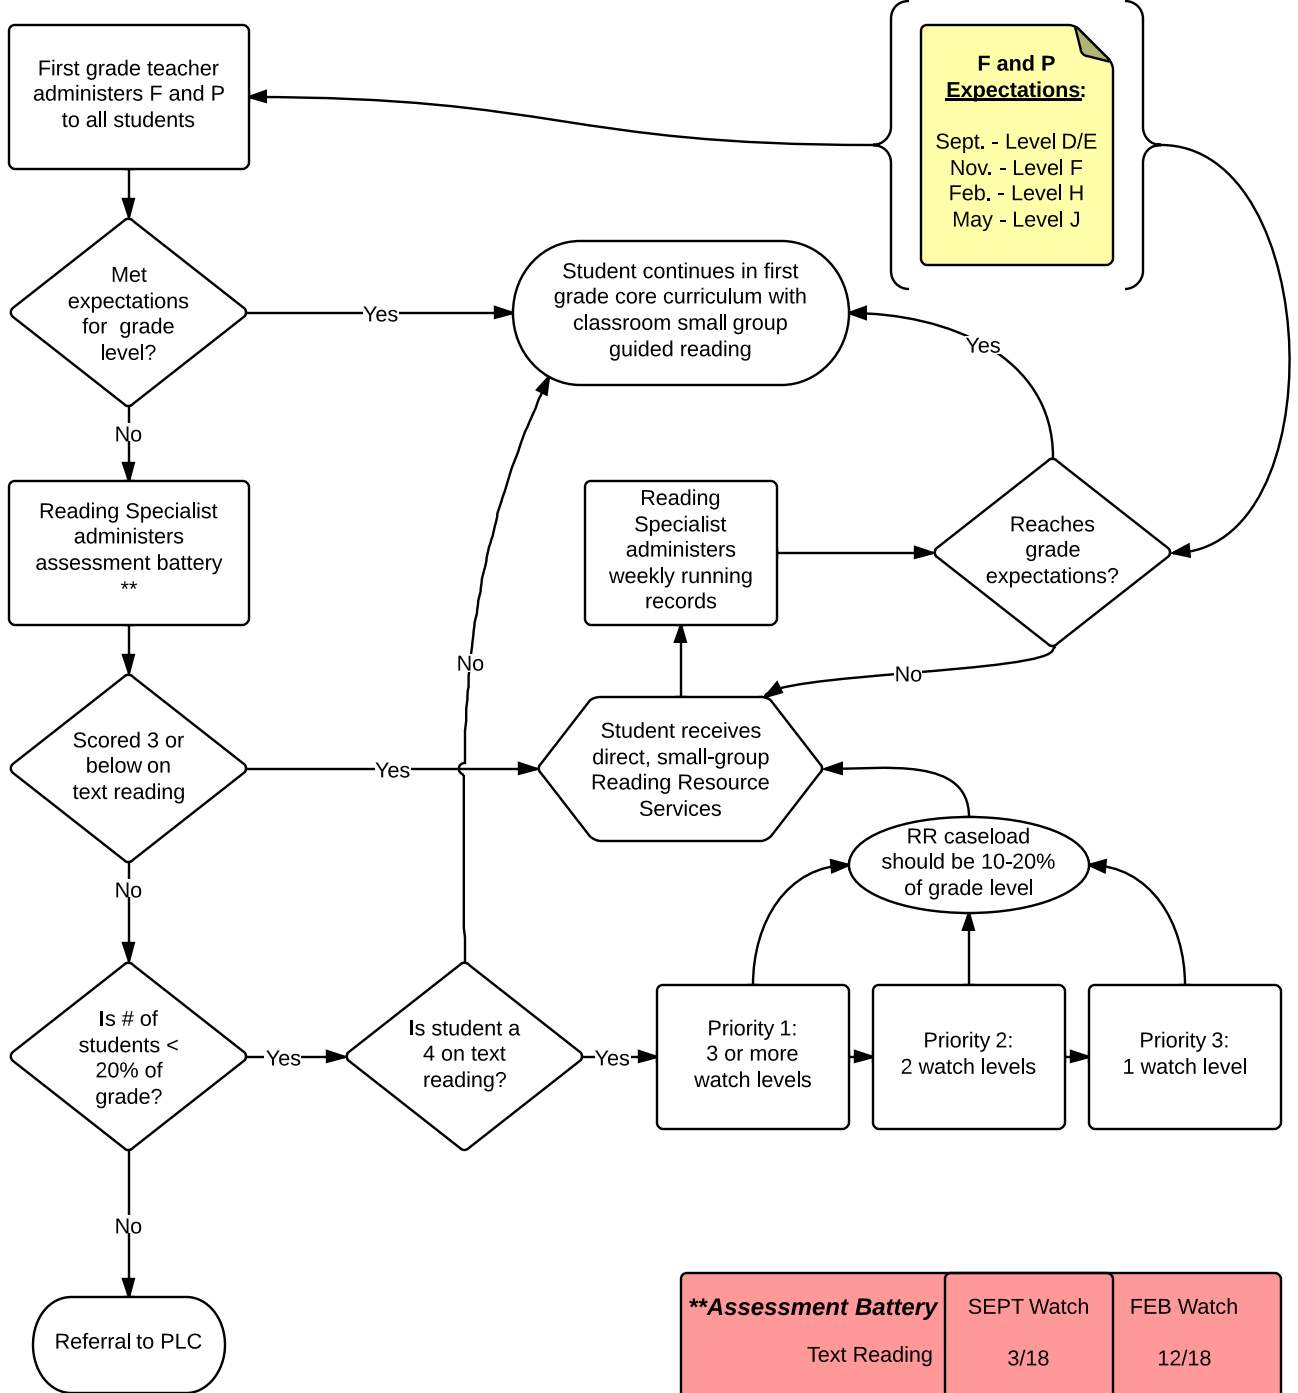

First Grade Reading Resource Service Determination

For 2014-15 School Year

**Assessment Battery	SEPT Watch	FEB Watch
Text Reading	3/18	12/18
ISEL Alpha Rec	51/54	52/54
F and P Phon. Aw	16/20	18/20
HM Concepts of Print	7/8	8/8
ISEL Letter Sounds	16/26	21/26
ISEL Word Rec.	5/22	13/22
OSELA Hearing Sounds in Words	14/37	29/37