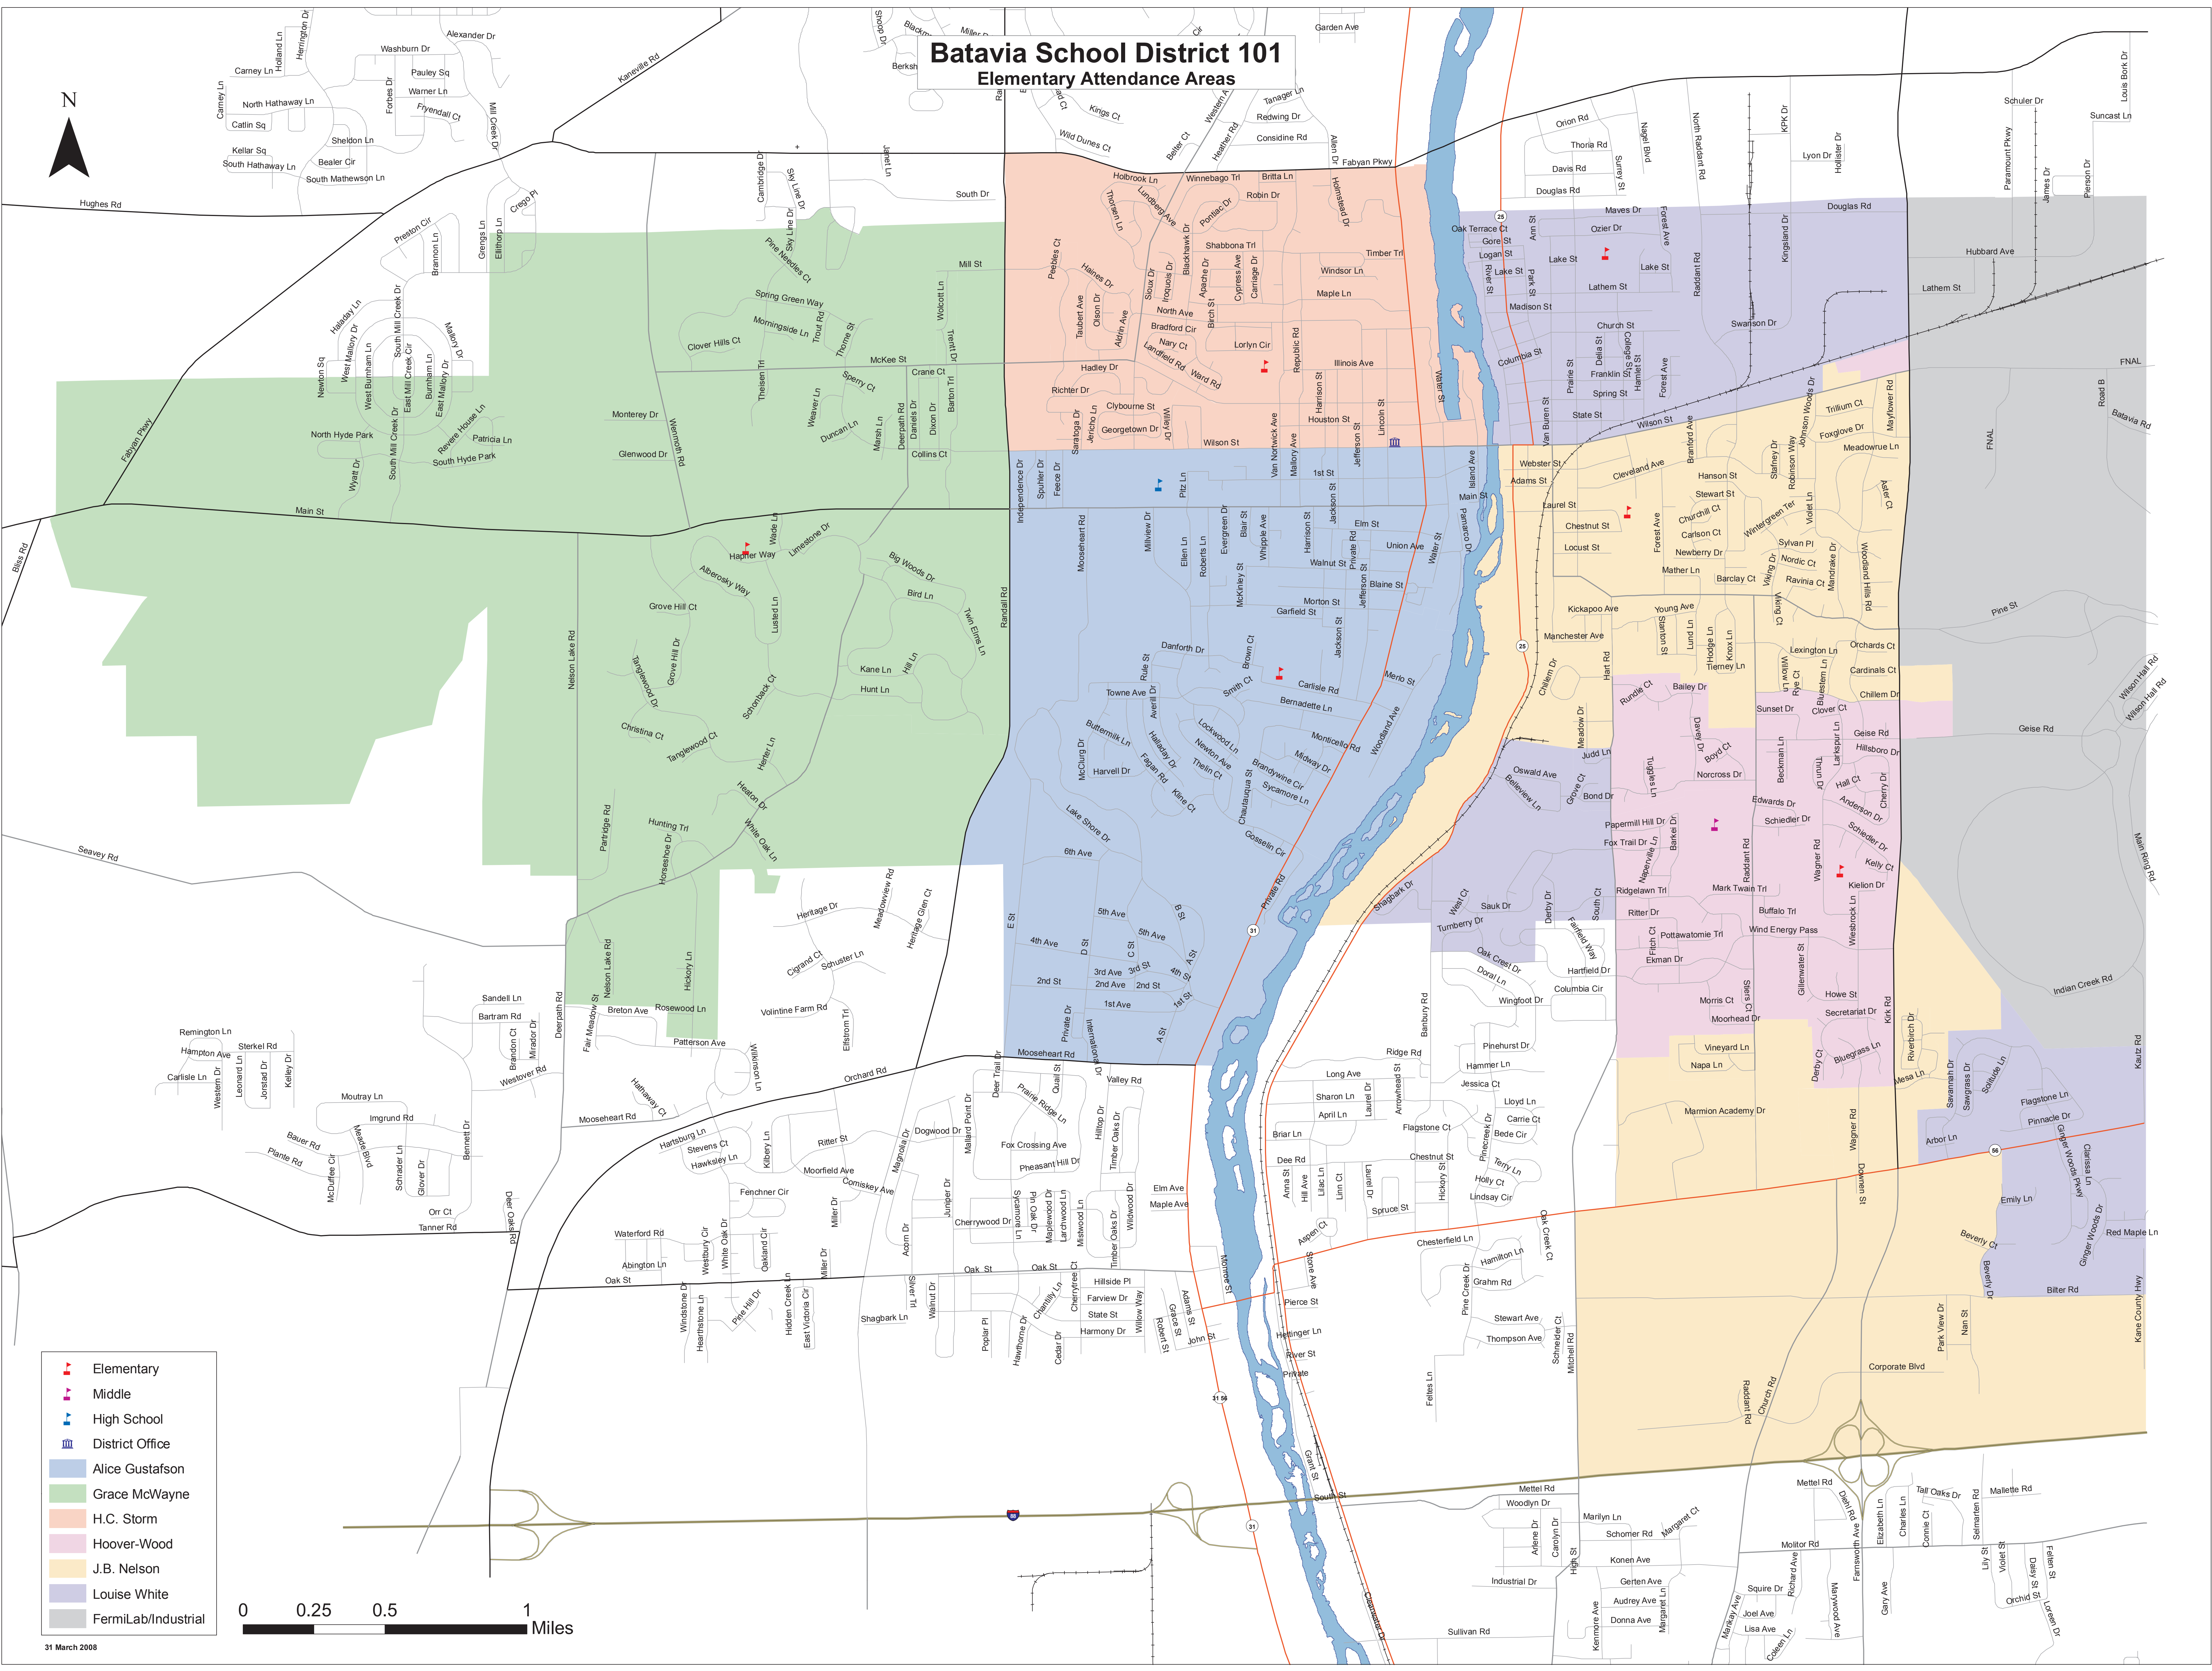

# Batavia School District 101 Elementary Attendance Areas

- Elementary
- Middle
- High School
- District Office
- Alice Gustafson
- Grace McWayne
- H.C. Storm
- Hoover-Wood
- J.B. Nelson
- Louise White
- FermiLab/Industrial