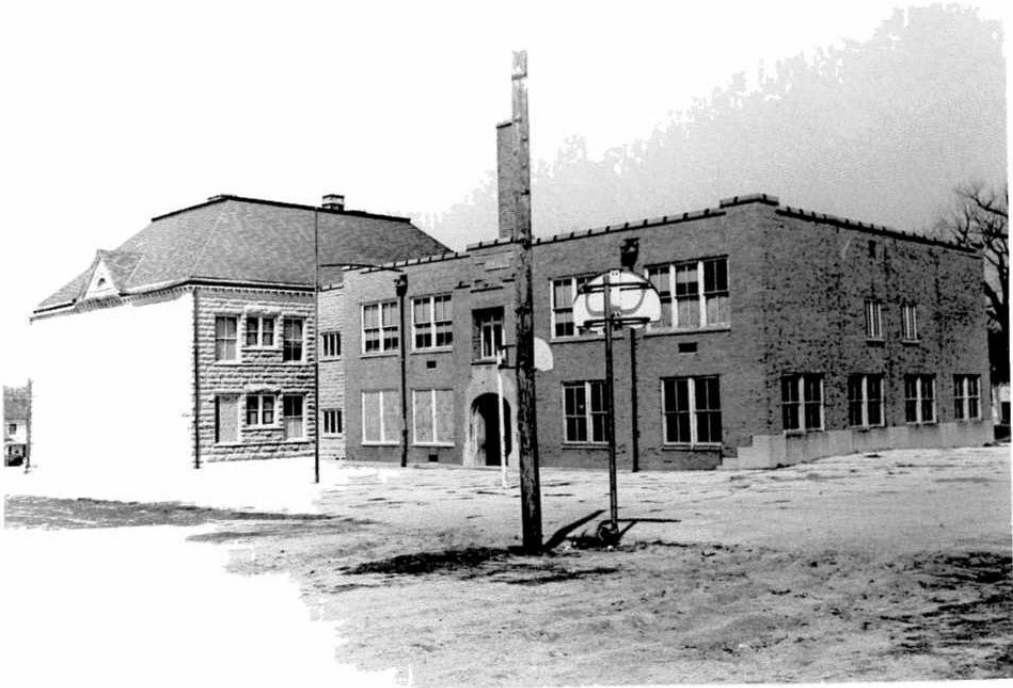

Appraised value prior to sale in 1979 = \$159,000

Photos of original Louise White Public School, Batavia, IL (original building constructed in 1893)  
Corner of Washington Avenue and State Street  
Taken circa 1979

Below: View from northeast of newer building (built in 1927)

Above: View from south of both buildings